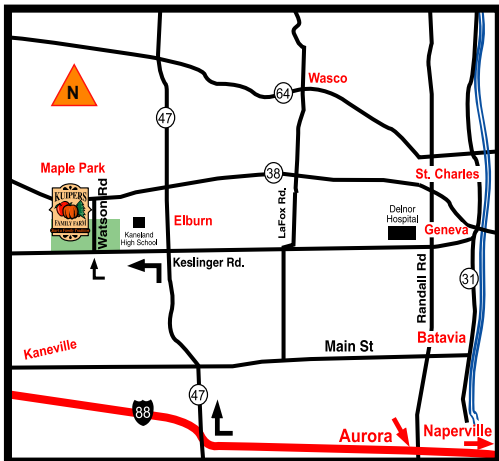

TRIM
HERE

Kuipers Family Farm Birthday Invitations

THEN FOLD HERE

Choose PRINT on the PDF menu bar.
Fold paper at centers, trim off edges.

TRIM
HERE

FOLD HERE FIRST

www.kuipersfamilyfarm.com

C'mon out to the farm
and celebrate with us!

Kuipers Family Farm
1N318 Watson Rd.
Maple Park, IL 60151
(Just 5 miles west of Rt. 47)
(815) 827-5200

for:

place:

The party kicks off at
the Corn Crib Cafe

time: _____

date: _____

r.s.v.p. _____

TRIM
HERE